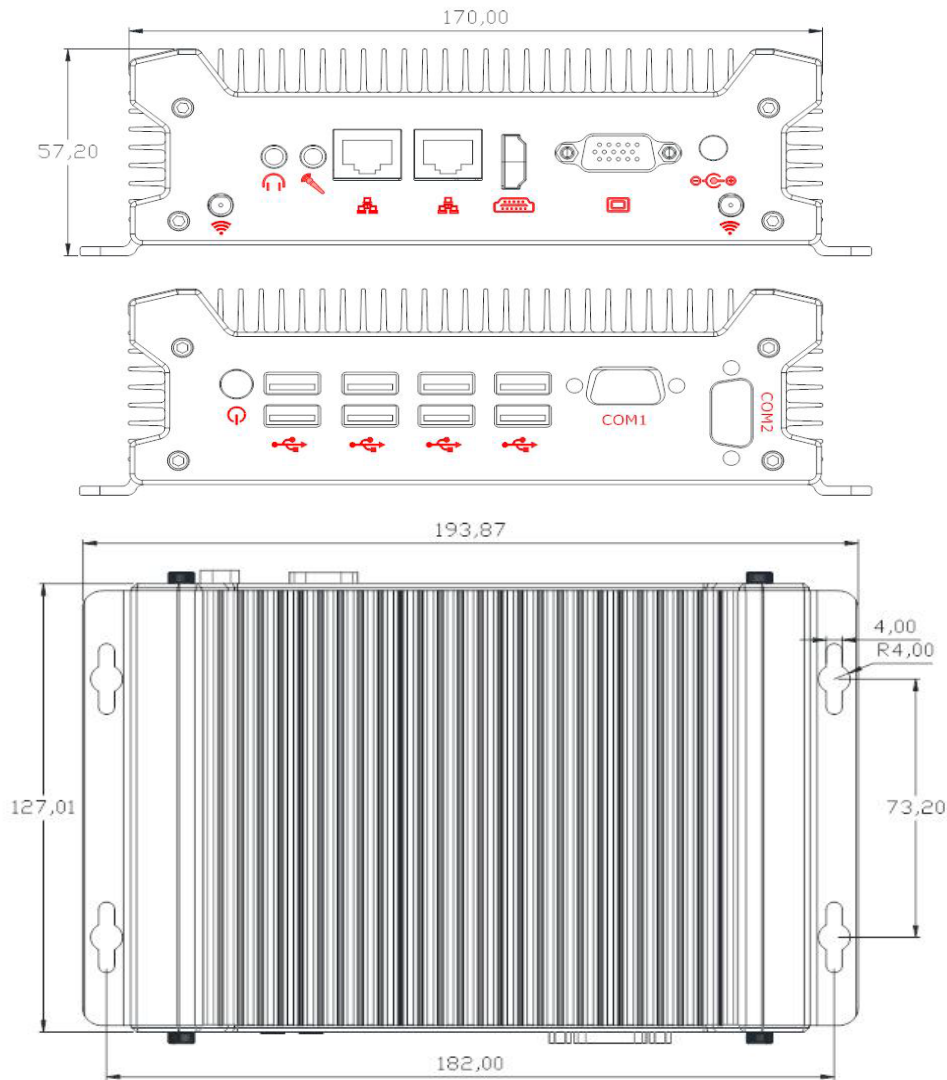

## Features

- Onboard Intel® Celeron® i3/i5/i7 CPU
- 4th: DDR3L SODIMM x1  
6/7/8th: DDR4 SODIMM x1  
8/10th: DDR4 SOIMM x2
- 2x RS-232 COM
- 2x GbE RJ45 Realtek 8111H
- Fanless Operation
- DC Support 12~19V

## Specifications

<b>system</b>	
Processor	Onboard Intel® Celeron® 4th/6th/7th/8th/10th i3/i5/i7 CPU
System memory	4th: DDR3L SODIMM x1, Up to 8GB 6/7/8th: DDR4 SODIMM x1, Up to 16GB 8/10th: DDR4 SOIMM x2, Up to 32GB
Ethernet	2 x GbE RJ45 Realtek 8111H
I/O Port	4 x USB3.0, 4 x USB2.0 2 x DB9 COM 1 x HDMI, 1 x VGA(or HDMI) 1 x Power Button DC 12-19V input 1 x audio, 1 x Min-in 2 x Antenna interface for WIFI/3G/4G
Storage Disk Driver	4th: 1x MSATA 6/7/8/10th: 1x M.2 2280 1x 2.5寸 HDD/SSD
Expansion Slot	Mini-PCIe x1 full size/half size with SIM Card for 3G/4G or wifi/BLT
OS support	Windows® 7/8/10, WES 7/10, LINUX
Watchdog timer	255 Levels
<b>Power</b>	
DC input	12V-19V
<b>Mechanical</b>	
Construction	Aluminum
Mounting	Desktop/ wall mounted
Dimension	193.9 x 127 x 57.2 mm
Net Weight	1 Kg
<b>Environmental</b>	
Operating TEMP	-30°C to +70°C
Storage TEMP	-20°C to +60°C
Storage Humidity	10%~90% @30°C, non-condensing

# Dimension Unit: mm